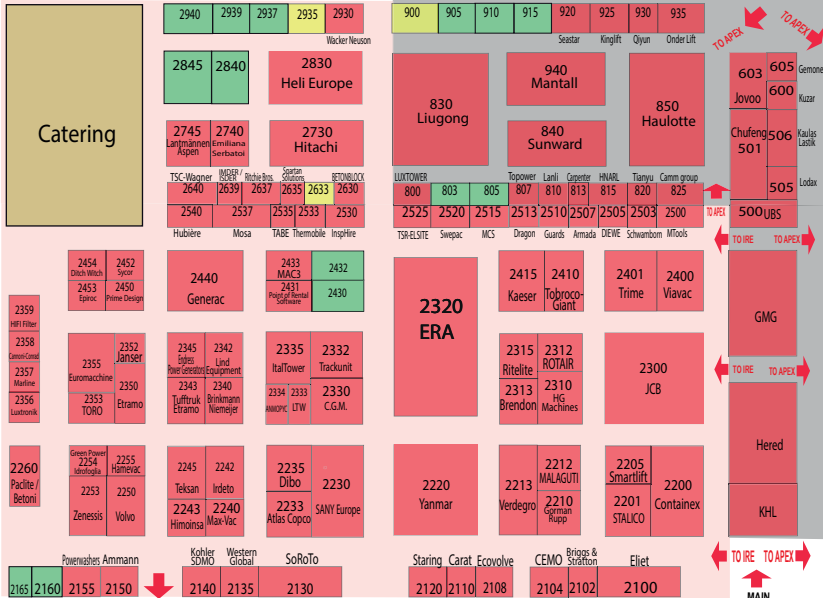

# Catering

- Available
- Option
- Sold

- IRE zone
- APEX zone

To ERA Conference

MAIN ENTRANCE